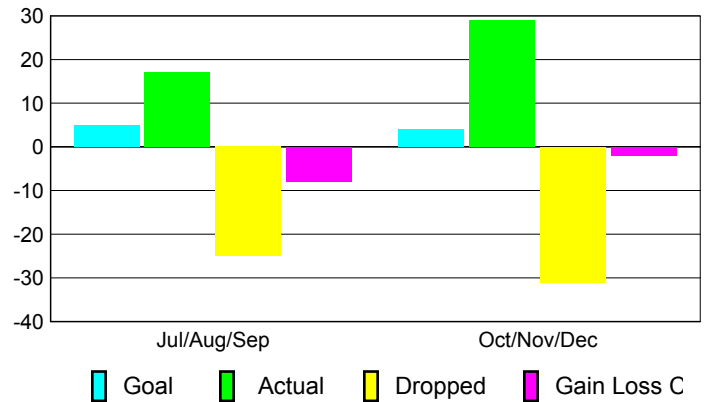

### YTD Status Quo Clubs 2010-2011

Status Quo Clubs Compared to Status Quo Members

## MEMBERSHIP

Membership Results  
2010-2011

Membership  
2009-2010

Month	Net Memb Goal	Actual New Memb	Actual Dropped Memb	Gain/Loss of Memb	Gain/Loss of Memb
Jul/Aug/Sep	5	17	-25	-8	-10
Oct/Nov/Dec	4	29	-31	-2	3
<b>Totals</b>	<b>9</b>	<b>46</b>	<b>-56</b>	<b>-10</b>	<b>-7</b>

### Membership Results 2010-2011

Goal, New, Dropped, Gain/Loss

### Comparison of Membership Gain/Loss

Current Year Compared to the Previous Year