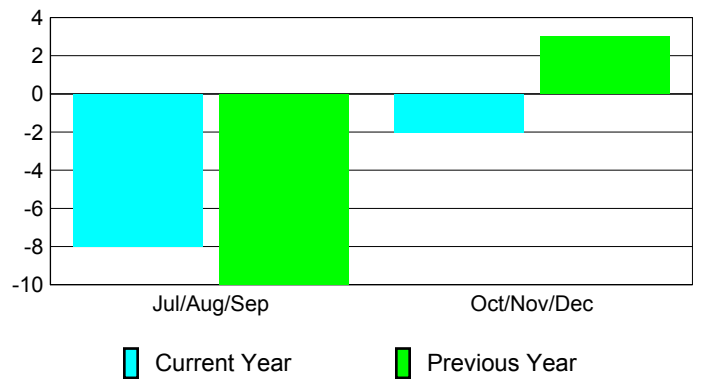

Comparison of Membership Gain/Loss

Current Year Compared to the Previous Year